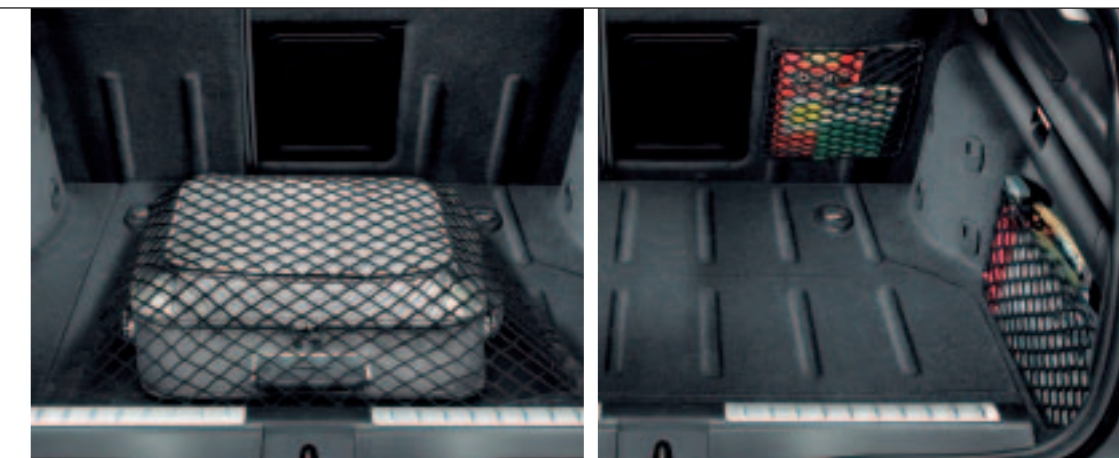

**SIDE WALL RETAINING NET FOR
RIGHT HAND SIDE OF LUGGAGE
COMPARTMENT**

Part No: 50903076