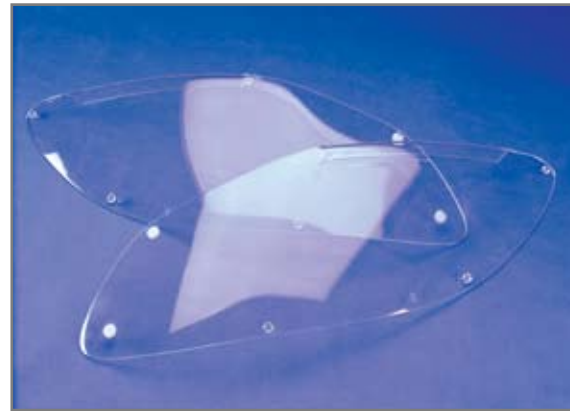

HEADLAMP COVERS
AS000029