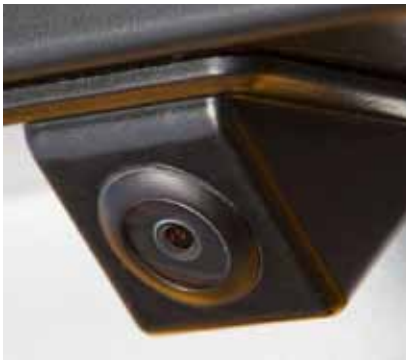

REVERSE CAMERA
£TBC